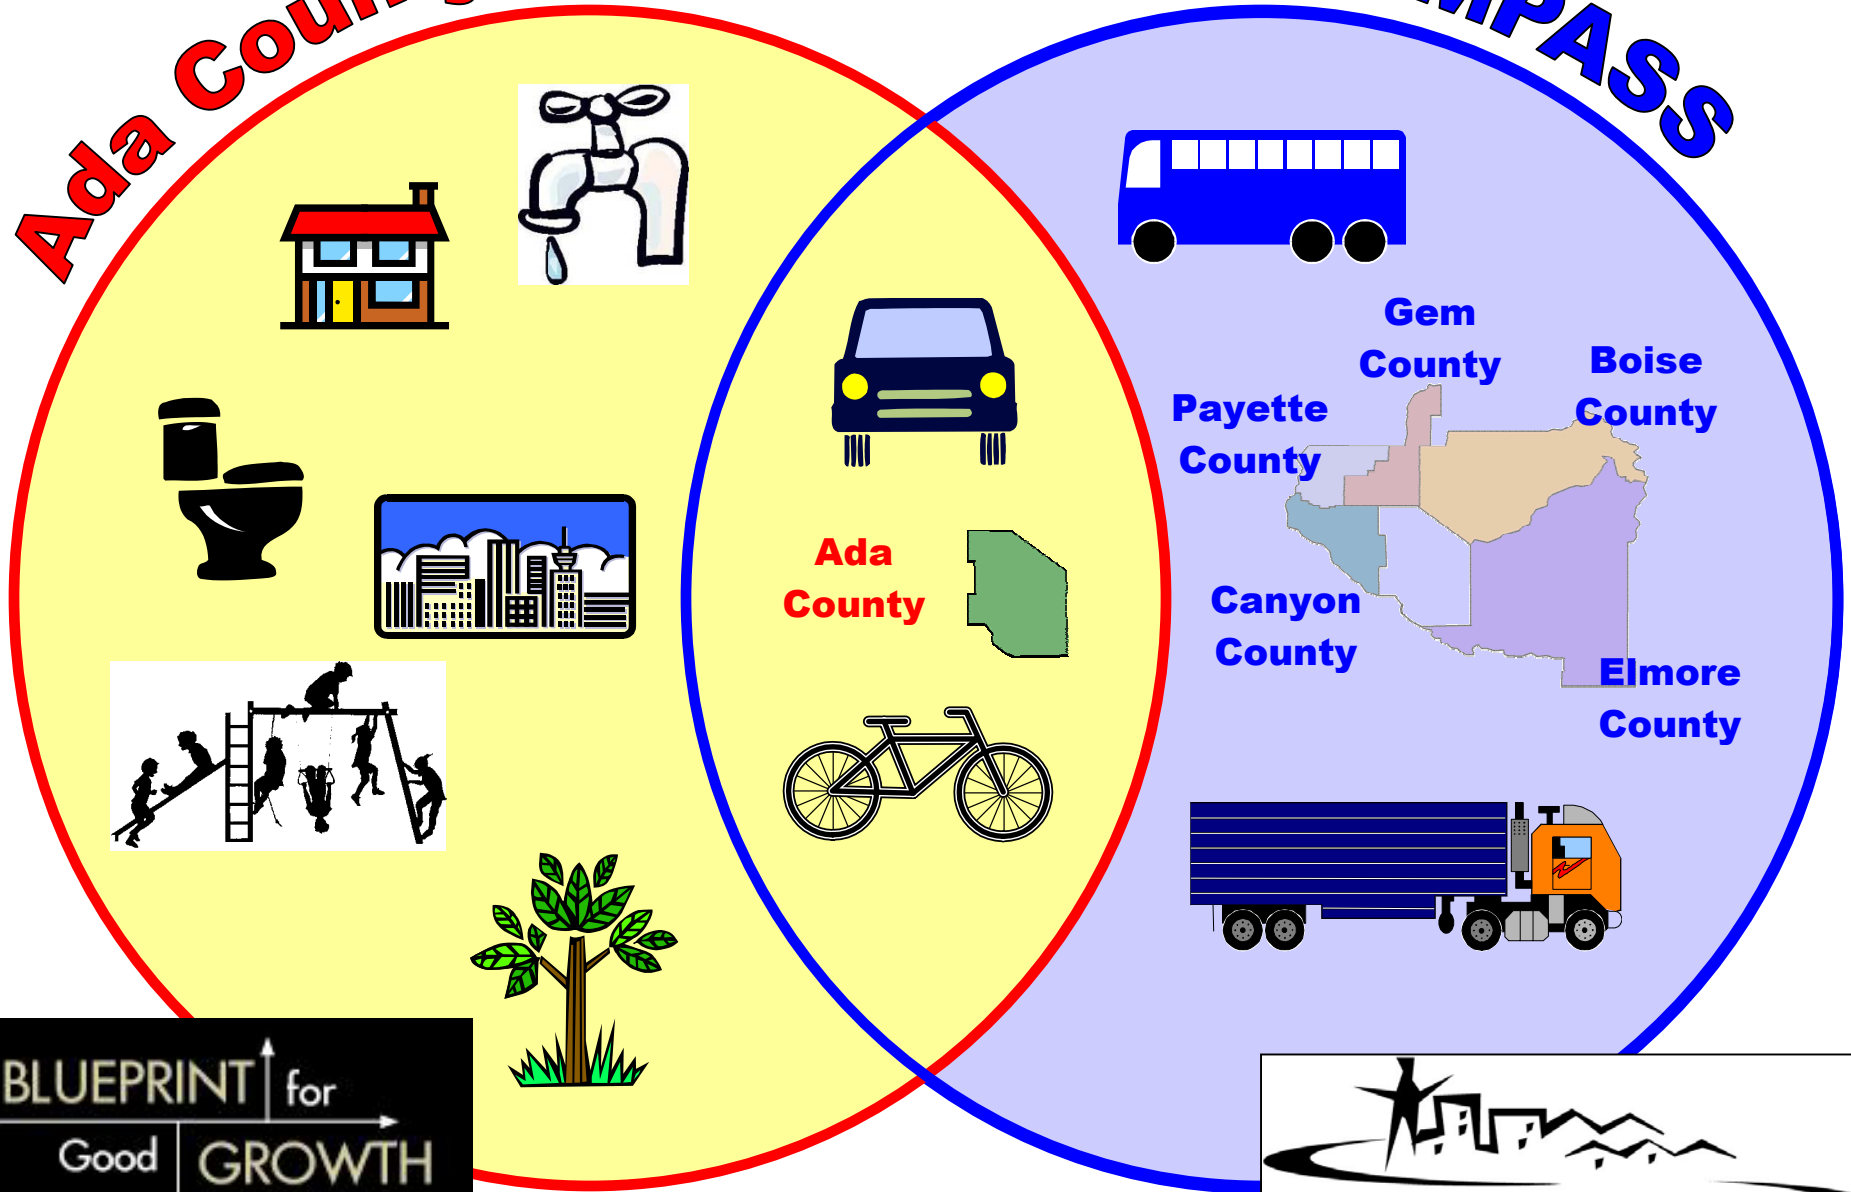

Ada County

COMPASS

BLUEPRINT for
Good GROWTH

COMMUNITIES IN MOTION